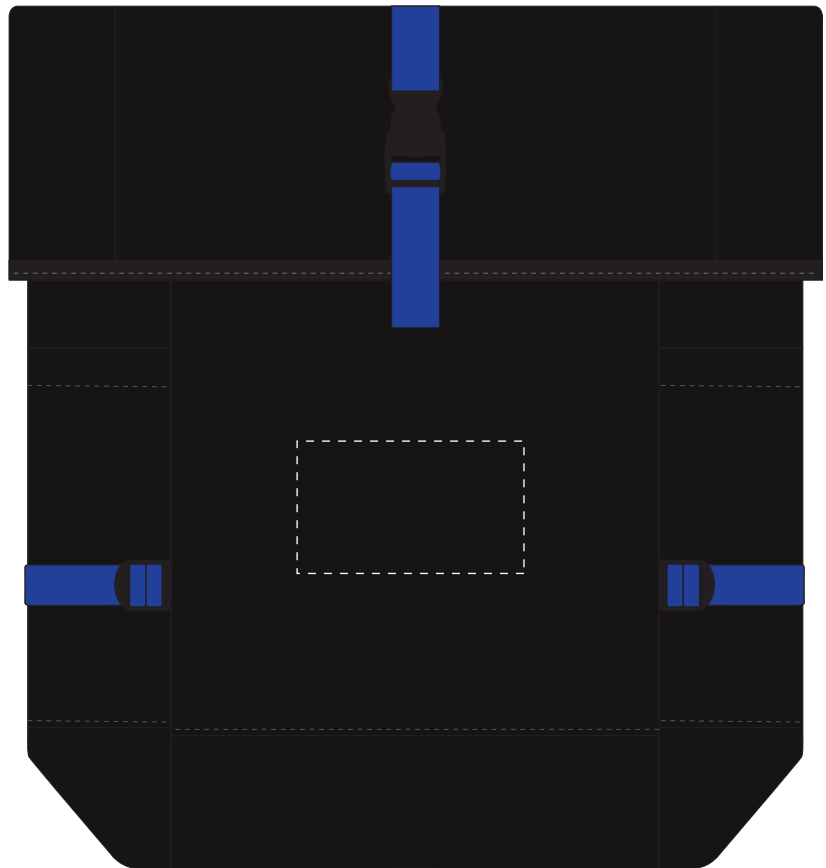

Your Ref:	Quantity:	Product Code: QB0455
Our Ref:	Version: 1	Product Colour: ROYAL BLUE

PRINTING CONCERNS:**PRODUCT INFO: DUE TO THE NATURE OF THE PRODUCT THE PRINT POSITION MAY VARY BY 2 - 3 MM**

We stock this item in the following colours

**MADEIRA THREAD REF**

- Colour 1
- Colour 1
- Colour 1
- Colour 1

ARTWORK SCALE 25%

**The dashed line is to demonstrate print area and will not appear on your printed item****PLEASE NOTE:**

- All colours including print and product are for visual purposes only and should not be regarded as the actual colour of the product and print.
- Some products may vary from batch to batch and may differ from previous orders.
- The colour and texture of a product can also have an effect on the final print colour.
- By approving this order we accept that you understand these terms.

To proceed, please approve visual via the online system.

ARTWORK SCALE 100%

Max embroidery area: 120mm x 70mm